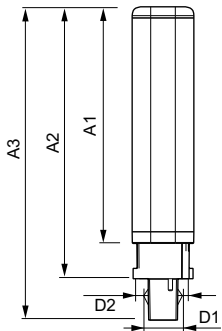

Product data

General Information		Warm Up Time to 60% Light (Nom)	
Cap-Base	G24D-3 [G24d-3]	Power Factor (Nom)	0.9
EU RoHS compliant	Yes	Voltage (Nom)	220-240 V
Nominal Lifetime (Nom)	30000 h	Temperature	
Switching Cycle	50000X	T-Ambient (Max)	35 °C
Light Technical		T-Ambient (Min)	-20 °C
Color Code	840 [CCT of 4000K]	T-Storage (Max)	65 °C
Beam Angle (Nom)	120 °	T-Storage (Min)	-40 °C
Luminous Flux (Nom)	1000 lm	T-Case Maximum (Nom)	75 °C
Color Designation	Cool White (CW)	Controls and Dimming	
Correlated Color Temperature (Nom)	4000 K	Dimmable	No
Luminous Efficacy (rated) (Nom)	105.88 lm/W	Mechanical and Housing	
Color Consistency	<6	Product Length	200 mm
Color Rendering Index (Nom)	83	Approval and Application	
LLMF At End Of Nominal Lifetime (Nom)	70 %	Energy Efficiency Label (EEL)	A+
Operating and Electrical		Energy Saving Product	Yes
Input Frequency	50 to 60 Hz	Approval Marks	TUV CE marking RoHS compliance KEMA Keur certificate
Power (Nom)	8.5 W		
Lamp Current (Max)	43 mA		
Lamp Current (Min)	33 mA		
Starting Time (Nom)	0.5 s		

CorePro LED PLC 2P

Energy Consumption kWh/1000 h	11 kWh
Product Data	
Full product code	871869654125800
Order product name	CorePro LED PLC 8.5W 840 2P G24d-3
EAN/UPC - Product	8718696541258
Order code	929001201302

Numerator - Quantity Per Pack	1
Numerator - Packs per outer box	10
Material Nr. (12NC)	929001201302
Net Weight (Piece)	0.090 kg

Dimensional drawing

Product	D1	D2	A1	A2	A3
CorePro LED PLC 8.5W 840 2P G24d-3	24.3 mm	28.4 mm	128.8 mm	148 mm	170.6 mm