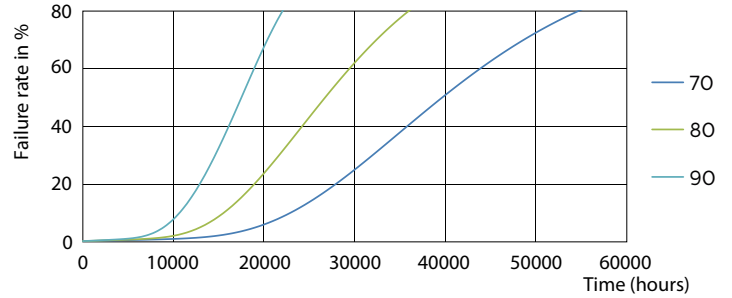

CorePro LED PLC 2P

Lifetime

LEDtube PLC 100mm 9W G24D-3 830 950lm