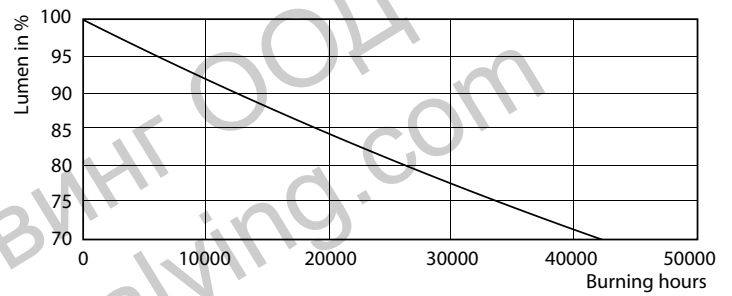

LEDtube PLC 100mm 9W G24D-3 830 950lm

LEDtube PLC 100mm 9W G24D-3 830 950lm