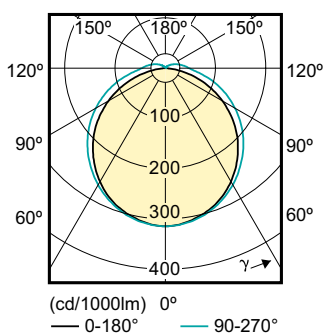

Photometric data

LEDtube PLC 100mm 9W G24D-3 840 1000lm

LEDtube PLC 100mm 9W G24Q-3 840 1000lm