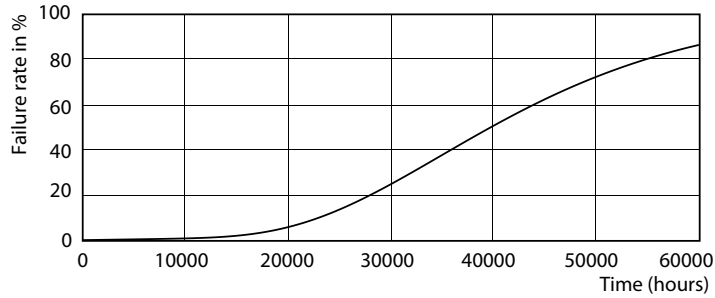

CorePro LED PLC 2P

Lifetime

LEDtube PLC 100mm 9W G24D-3 830 950lm